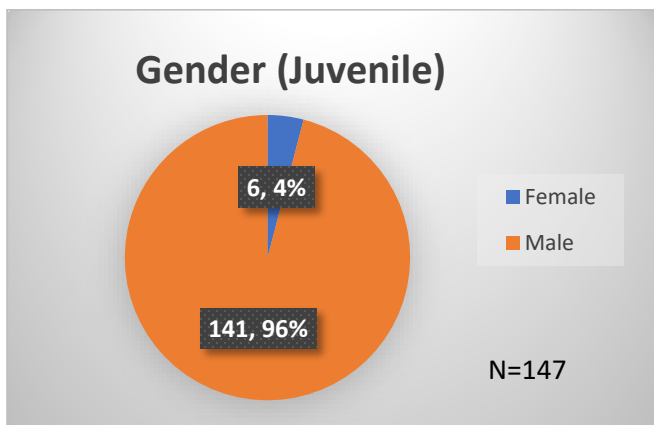

Daily Data Dashboard – December 19, 2023

Demographics for JTDC Population

Tuesday Morning Midnight Count

Total # of probation Involved youth¹: 1,338

¹ Probation Active: Any youth who is pending sentencing with an active social history, has been formally placed on probation or supervision with Cook County Juvenile Probation on the date of the report.

*Age, Gender and Race for Criminal Court population (N=1) is not represented in this report.

Data sources: cFive Supervisor – Probation Population and RMIS – JTDC Population

Daily Data Dashboard – December 19, 2023
Demographics for JTDC Population
Tuesday Morning Midnight Count