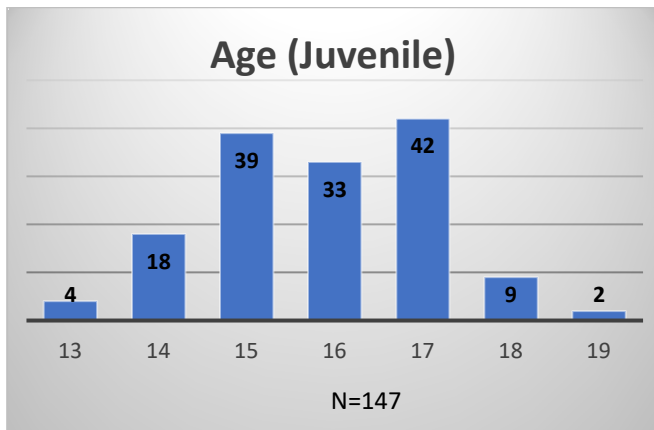

Daily Data Dashboard – December 19, 2023

Demographics for JTDC Population

Tuesday Morning Midnight Count

Total # of probation Involved youth¹: 1,338

¹ Probation Active: Any youth who is pending sentencing with an active social history, has been formally placed on probation or supervision with Cook County Juvenile Probation on the date of the report.

*Age, Gender and Race for Criminal Court population (N=1) is not represented in this report.

Data sources: cFive Supervisor – Probation Population and RMIS – JTDC Population

Daily Data Dashboard – December 19, 2023
Demographics for JTDC Population
Tuesday Morning Midnight Count