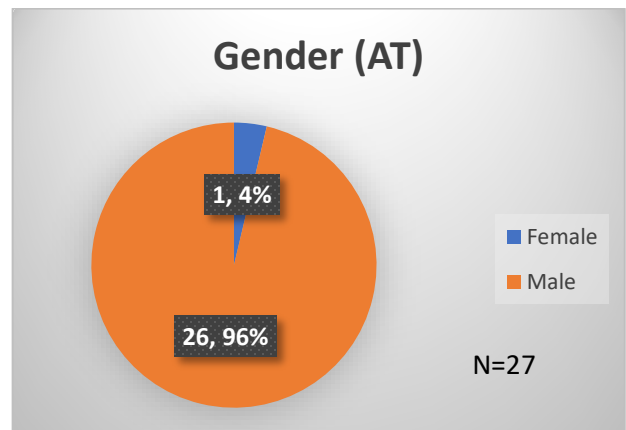

Daily Data Dashboard – December 19, 2023

Demographics for JTDC Population

Tuesday Morning Midnight Count

Total # of probation Involved youth¹: 1,338

¹ Probation Active: Any youth who is pending sentencing with an active social history, has been formally placed on probation or supervision with Cook County Juvenile Probation on the date of the report.

*Age, Gender and Race for Criminal Court population (N=1) is not represented in this report.

Data sources: cFive Supervisor – Probation Population and RMIS – JTDC Population

Daily Data Dashboard – December 19, 2023
Demographics for JTDC Population
Tuesday Morning Midnight Count