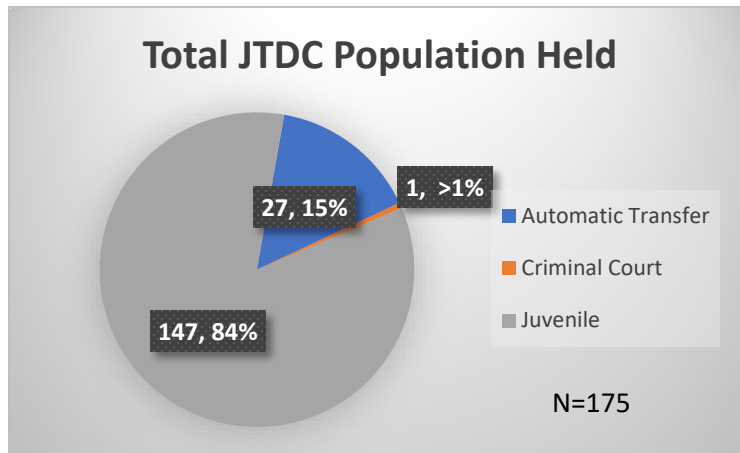

Daily Data Dashboard – December 19, 2023

Demographics for JTDC Population

Tuesday Morning Midnight Count

Total # of probation Involved youth¹: 1,338

¹ Probation Active: Any youth who is pending sentencing with an active social history, has been formally placed on probation or supervision with Cook County Juvenile Probation on the date of the report.

*Age, Gender and Race for Criminal Court population (N=1) is not represented in this report.

Data sources: cFive Supervisor – Probation Population and RMIS – JTDC Population

Daily Data Dashboard – December 19, 2023
Demographics for JTDC Population
Tuesday Morning Midnight Count