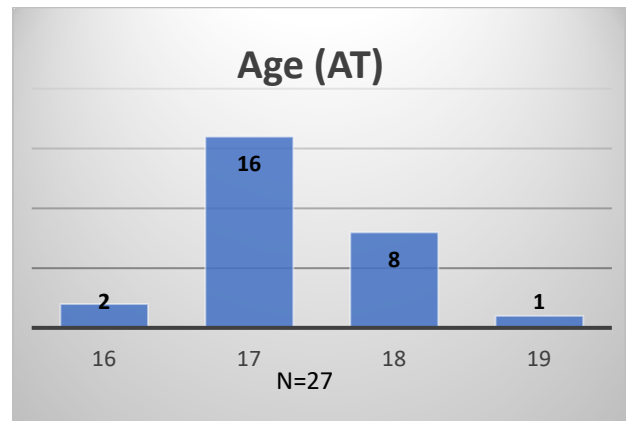

Daily Data Dashboard – December 19, 2023

Demographics for JTDC Population

Tuesday Morning Midnight Count

Total # of probation Involved youth¹: 1,338

¹ Probation Active: Any youth who is pending sentencing with an active social history, has been formally placed on probation or supervision with Cook County Juvenile Probation on the date of the report.

*Age, Gender and Race for Criminal Court population (N=1) is not represented in this report.

Data sources: cFive Supervisor – Probation Population and RMIS – JTDC Population

Daily Data Dashboard – December 19, 2023
Demographics for JTDC Population
Tuesday Morning Midnight Count